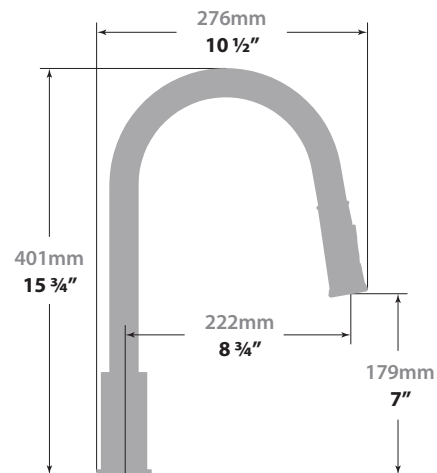

TRAUN D KITCHEN FAUCET

KF.16TN.01111

Description

- Pull-out spray with 2 stream functions
- Solid brass construction
- Brass faucet spray head
- 3/8" compression fitting

Cartridge

- CE.1715.P - ceramic disk cartridge

Flow Rate

- 1.75 gpm | 6.6 lpm | 60 psi

Finishes Available

- Chrome (CC)
- Brushed Nickel (BN)
- Matte Black (MB)

(Model Pictured: Chrome)

Codes / Standards

- Uniform Plumbing Code (UPC®)
- ASME A112.18.1/CSA B125.1
- NSF 372
- NSF/ANSI 61

Warranty

- Limited lifetime warranty against all manufacturing defects to the original consumer purchaser (see full warranty for more details)