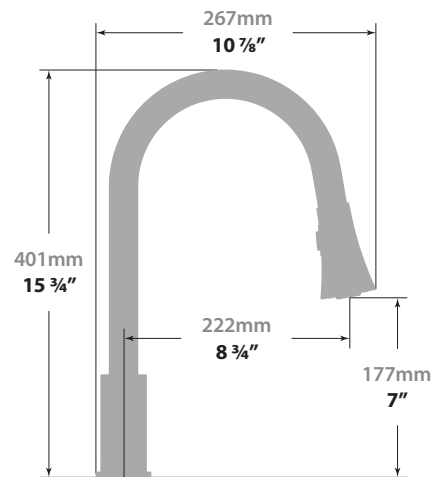

TRAUN C KITCHEN FAUCET

KF.16TN.0103

Description

- Pull-out spray with 2 stream functions
- Solid brass construction
- $\frac{3}{8}$ " compression fitting

Cartridge

- CE.1715.P - ceramic disk cartridge

Flow Rate

- 1.75 gpm | 6.6 lpm | 60 psi

Finishes Available

- Chrome (CC)
- Brushed Nickel (BN)
- Matte Black (MB)

(Model Pictured: Chrome)

Codes / Standards

- Uniform Plumbing Code (UPC®)
- ASME A112.18.1/CSA B125.1
- NSF 372
- NSF/ANSI 61

Warranty

- Limited lifetime warranty against all manufacturing defects to the original consumer purchaser (see full warranty for more details)