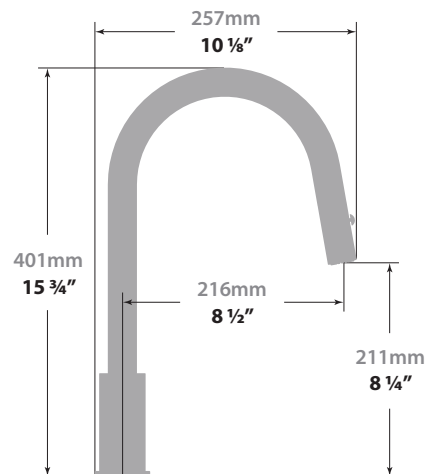

TRAUN B KITCHEN FAUCET

KF.16TN.0107

Description

- Pull-out spray with 2 stream functions
- Solid brass construction
- Brass faucet spray head
- 3/8" compression fitting

Cartridge

- CE.1715.P - ceramic disk cartridge

Flow Rate

- 1.75 gpm | 6.6 lpm | 60 psi

Finishes Available

- Chrome (CC)
- Brushed Nickel (BN)
- Matte Black (MB)

(Model Pictured: Chrome)

Codes / Standards

- Uniform Plumbing Code (UPC®)
- ASME A112.18.1/CSA B125.1
- NSF 372
- NSF/ANSI 61

Warranty

- Limited lifetime warranty against all manufacturing defects to the original consumer purchaser (see full warranty for more details)