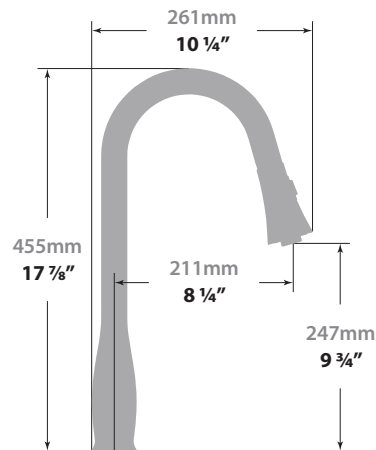

KITZBÜHEL

KITCHEN FAUCET

KF.18KL.0403

Description

- Pull-out spray with 2 stream functions
- Solid brass construction
- $\frac{3}{8}$ " compression fitting

Cartridge

- CE.1715.P - ceramic disk cartridge

Flow Rate

- 1.75 gpm | 6.6 lpm | 60 psi

Finishes Available

- Chrome (CC)
- Brushed Nickel (BN)

(Model Pictured: Brushed Nickel)

Codes / Standards

- Uniform Plumbing Code (UPC®)
- ASME A112.18.1/CSA B125.1
- NSF 372
- NSF/ANSI 61

Warranty

- Limited lifetime warranty against all manufacturing defects to the original consumer purchaser (see full warranty for more details)