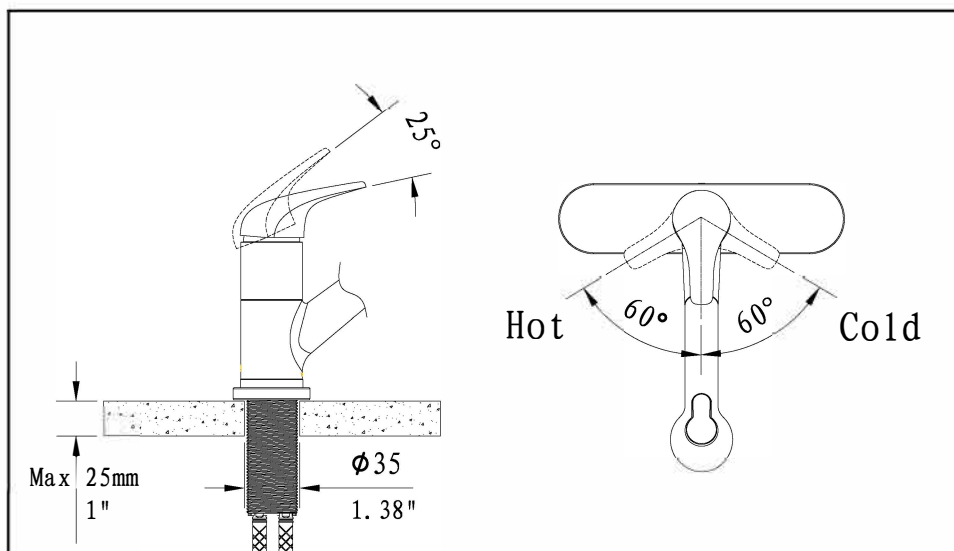

Model Name: INNSBRUCK
Model No: KF.07IK.0505

vogt
VOGTINDUSTRIES.COM

Before you begin:

- Please take note of different standards and regulations that are dictated by your local plumbing codes. This product is certified in accordance with North American building codes.
- We insist that you use services of a professional plumber with experience in the installation of similar fixtures.
- Ensure that the piping system is well secured to prevent rattling, vibration and banging noises caused by a water hammer. We also recommend that you use water hammer arrestors.
- Remove the cartridge, Purge the water supply system for around 30 seconds, and then carefully reinstall the cartridge.

Tools and equipment you will need:

Waterway diagram:

vogt

PURE QUALITY. PURE DESIGN.

Parts/Assembly
Model Name: INNSBRUCK
Model No: KF.07IK.0505