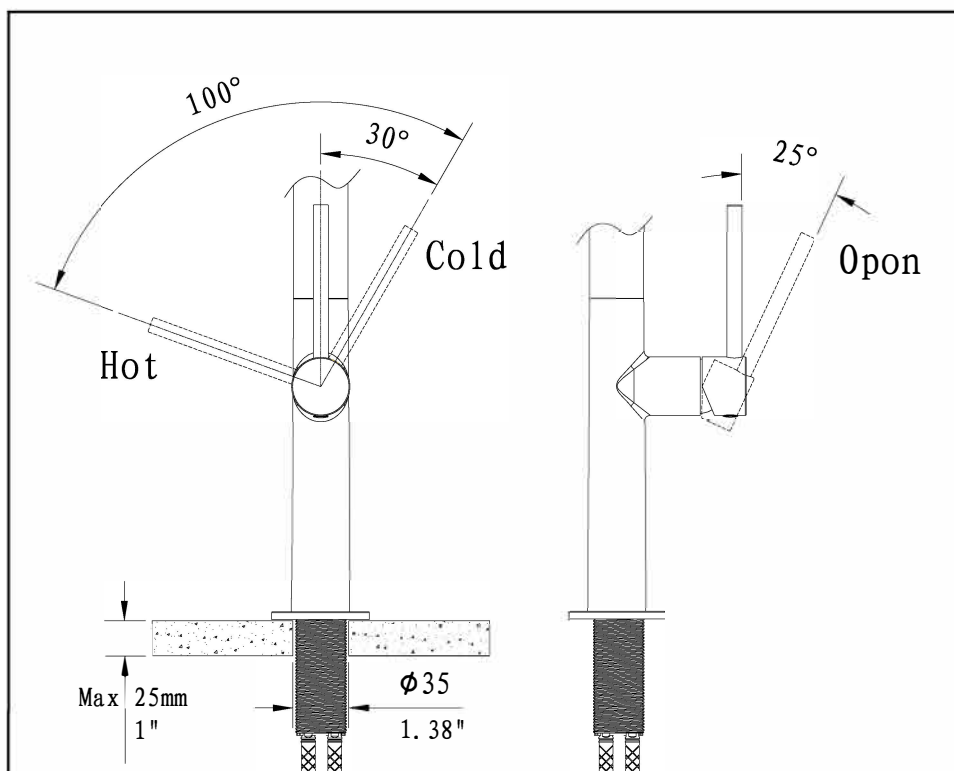

Model Name: DORNBIRN
Model No: KF.16DN.0204

vogt
VOGTINDUSTRIES.COM

Before you begin:

- Please take note of different standards and regulations that are dictated by your local plumbing codes. This product is certified in accordance with North American building codes.
- We insist that you use services of a professional plumber with experience in the installation of similar fixtures.
- Ensure that the piping system is well secured to prevent rattling, vibration and banging noises caused by a water hammer. We also recommend that you use water hammer arrestors.
- Remove the cartridge, Purge the water supply system for around 30 seconds, and then carefully reinstall the cartridge.

Tools and equipment you will need:

Waterway diagram:

vogt

PURE QUALITY. PURE DESIGN.

Parts/Assembly
Model Name: DORNBIRN
Model No: KF.16DN.0204