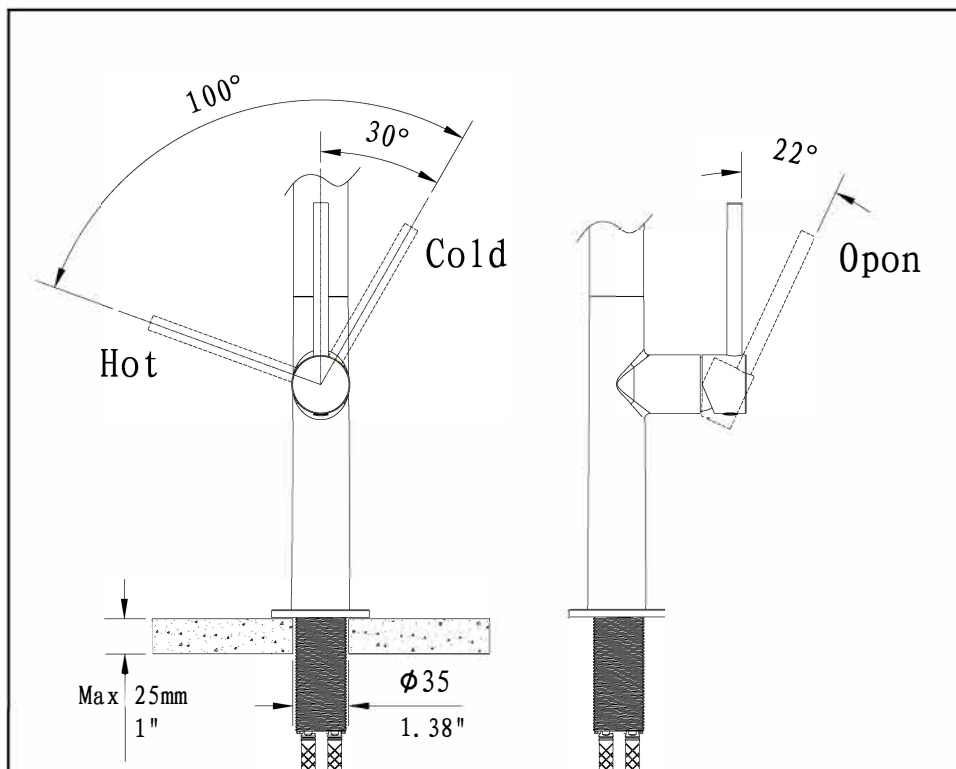

Model Name: DORNBIRN MINI
Model No: KF.13DN.0204

vogt
VOGTINDUSTRIES.COM

Before you begin:

- Please take note of different standards and regulations that are dictated by your local plumbing codes. This product is certified in accordance with North American building codes.
- We insist that you use services of a professional plumber with experience in the installation of similar fixtures.
- Ensure that the piping system is well secured to prevent rattling, vibration and banging noises caused by a water hammer. We also recommend that you use water hammer arrestors.
- Remove the cartridge, Purge the water supply system for around 30 seconds, and then carefully reinstall the cartridge.

Tools and equipment you will need:

Waterway diagram:

vogt

PURE QUALITY. PURE DESIGN.

Parts/Assembly

Model Name: DORNBIRN MINI

Model No: KF.13DN.0204