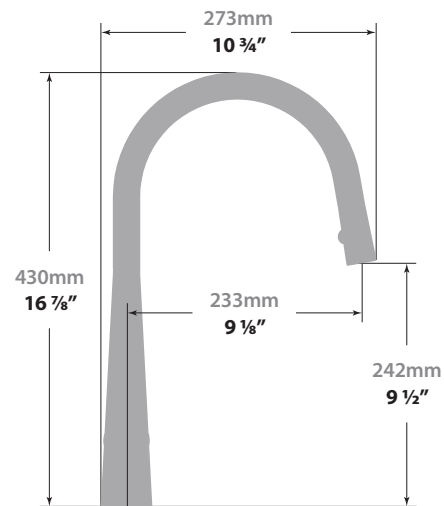

ANDRA KITCHEN FAUCET

KF.17AA.0610

Description

- Pull-out spray with 2 stream functions
- Solid brass construction
- Brass faucet spray head
- 3/8" compression fitting

Cartridge

- CE.1715.P - ceramic disk cartridge

Flow Rate

- 1.75 gpm | 6.6 lpm | 60 psi

Finishes Available

- Chrome (CC)
- Stainless steel (SS)
- Gunmetal (GM)
- Matte Black (MB)

(Model Pictured: Chrome)

Codes / Standards

- Uniform Plumbing Code (UPC®)
- ASME A112.18.1/CSA B125.1
- NSF 372
- NSF/ANSI 61

Warranty

- Limited lifetime warranty against all manufacturing defects to the original consumer purchaser (see full warranty for more details)