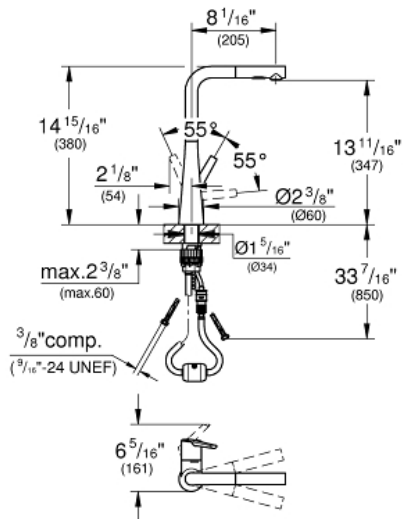

LADYLUX
Single-Handle Kitchen Faucet
MODEL # 33893002

Pure Freude
an Wasser

Product Description:
LADYLUX
Single-Handle Kitchen Faucet

Standard Specification:

- Single hole installation
- **GROHE StarLight** chrome finish
- **GROHE SilkMove** 1.4" (35 mm) ceramic cartridge
- GROHE Magnetic Docking guarantees easy retraction and smooth docking of the spray head back to the starting position
- Pull-out dual spray
- Diverter: laminar spray/SpeedClean shower jet
- Automatic return to laminar spray
- Adjustable flow rate limiter
- Swivel Spout
- Check valve included to prevent backflow
- Stainless steel flex lines
- **GROHE QuickFix** rapid installation system
- 1.75 gpm

Applicable Codes & Standards:

- Energy Policy Act of 1992
- NSF 61
- ASME A112.18.1/CSA B125.1
- US Federal and State material regulations
- CalGreen
- MASS

Color:

- 33893002 StarLight Chrome