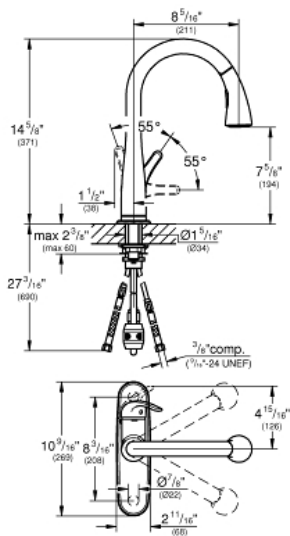

ELBERON
Single-Handle Kitchen Faucet
MODEL # 30211001

Pure Freude
an Wasser

GROHE

Product Description:
ELBERON
Single-Handle Kitchen Faucet

Standard Specification:

- Single hole installation
- Swivel Spout
- Swivel area 360°
- Integrated non-return valve
- **SpeedClean** anti-lime system
- With integrated temperature limiter
- Locking dual spray control - switches back and forth between regular flow and SpeedClean shower jet
- **GROHE QuickFix** rapid installation system
- **GROHE SilkMove**
- Max Flow Rate: 1.75 gpm (6.6 L/min)
- Forward rotation lever, does not hit backsplash
- Escutcheon
- 7 5/8" Aerator Height
- 14 5/8" faucet height
- 360° Ball-joint on hose for flexible handling of spray head
- Includes 10" escutcheon
- Single lever handle
- Weight operated pull back mechanism for hose
- Stainless steel braided hose
- Stainless steel braided supply lines
- Available at FERGUSON and Build.com